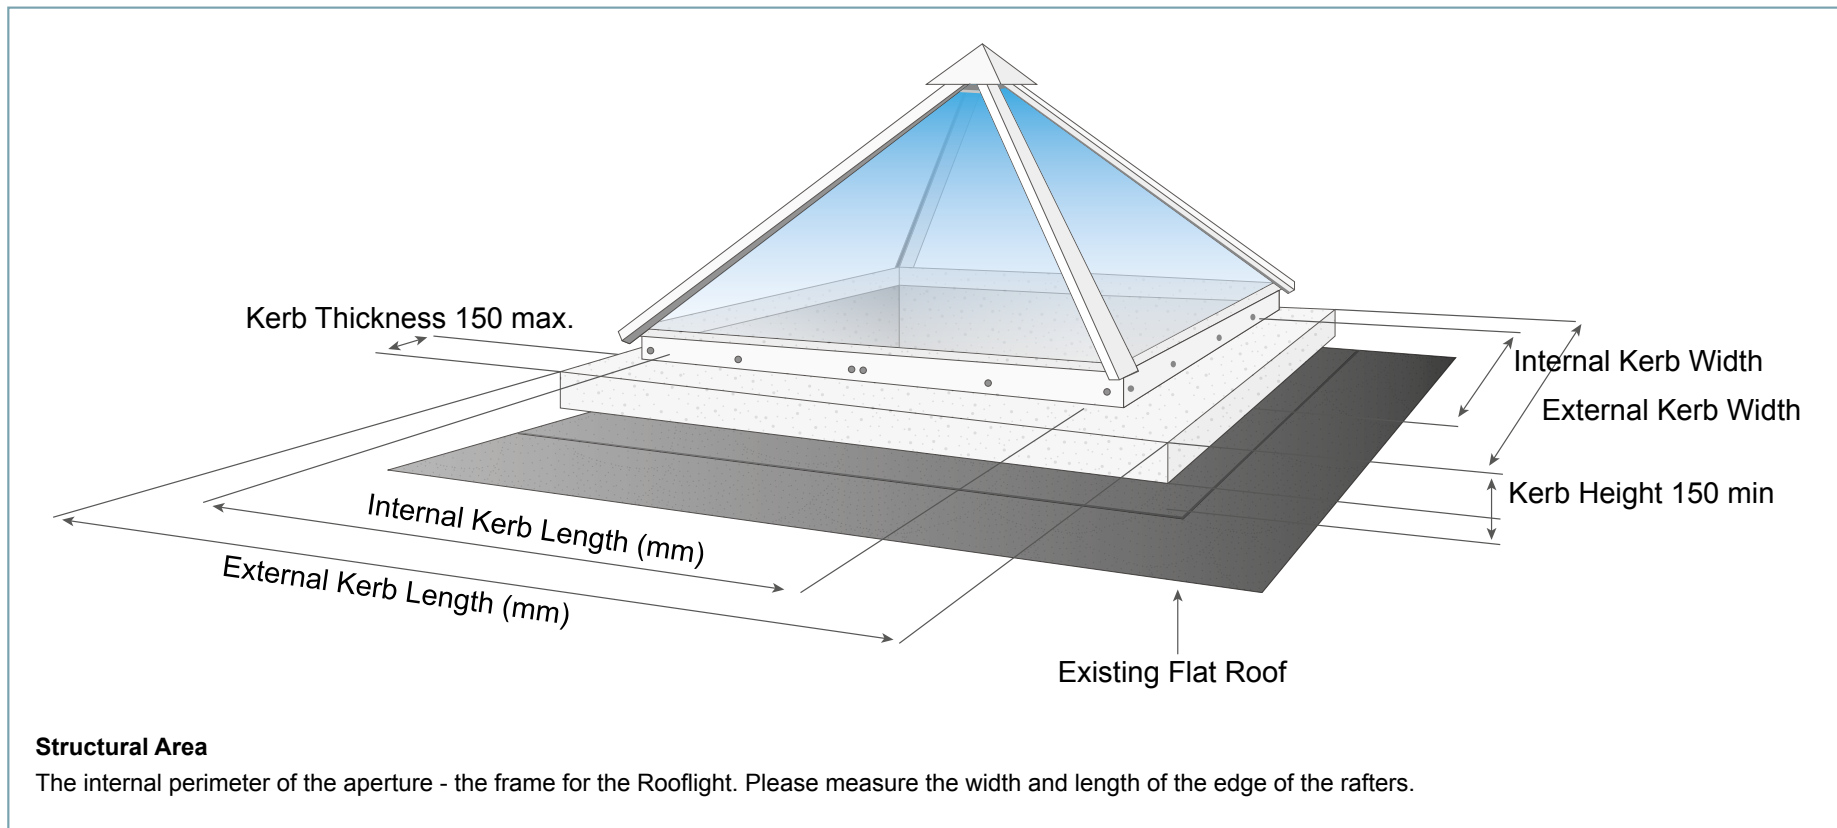

The Lantern Rooflight Sizes

These are non-stocked items and are therefore Custom Made to your specification for glass, finish and colour. Bespoke sizing is available - please contact us to discuss your requirements.

Internal structural kerb dimensions
900mm x 600mm

LT01 - £1825

Internal structural kerb dimensions
1200mm x 600mm

LT02 - £2195

Internal structural kerb dimensions
1200mm x 900mm

LT03 - £2495

Internal structural kerb dimensions
1500mm x 900mm

LT04 - £2995

Internal structural kerb dimensions
1500mm x 1200mm

LT05 - £3455

Internal structural kerb dimensions
2000mm x 1500mm

LT06 - £4195

Prices exclude VAT, opening options, accessories and delivery.