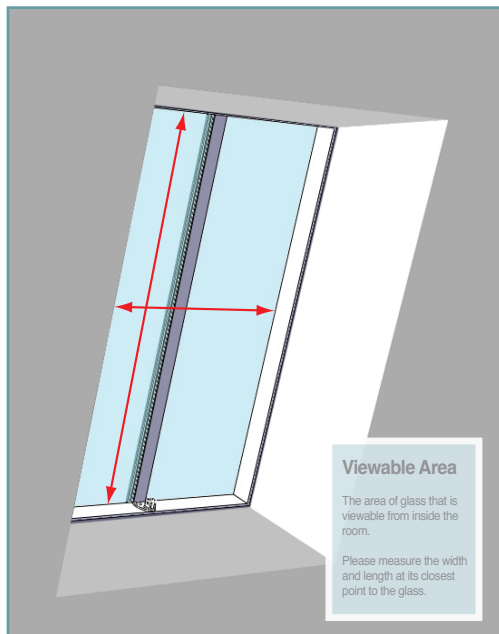

The Conservation Rooflight® On the Rafter Roof Window Sizes and Prices

Before selecting your size, carefully read the 'Installation Overview' PDF.

PLEASE NOTE: THE DIFFERENCE BETWEEN AN 'ON THE RAFTER' OR 'BETWEEN THE RAFTER' ROOF WINDOW IS IN THE INSTALLATION, NOT THE ROOFLIGHT SIZE, AND DEPENDS ON THE BUILD-UP OF YOUR ROOF.

Structural dimensions
(W) 412mm x (L) 520mm

Viewable dimensions
(W) 212mm x (L) 320mm
CR6 - £483

Structural dimensions
(W) 463mm x (L) 622mm

Viewable dimensions
(W) 263mm x (L) 422mm
CR7 - £499

Structural dimensions
(W) 565mm x (L) 725mm

Structural dimensions
(W) 717mm x (L) 1028mm

Viewable dimensions
(W) 517mm x (L) 828mm
CR9 - £646

Structural dimensions
(W) 717mm x (L) 1180mm

Viewable dimensions
(W) 517mm x (L) 980mm
CR10 - £698

Structural dimensions
(W) 717mm x (L) 1333mm

Viewable dimensions
(W) 517mm x (L) 1133mm
CR14/2 - £715

Structural dimensions
(W) 717mm x (L) 1635mm

Viewable dimensions
(W) 517mm x (L) 1435mm
CR15/2 - £835

Structural dimensions
(W) 1021mm x (L) 725mm