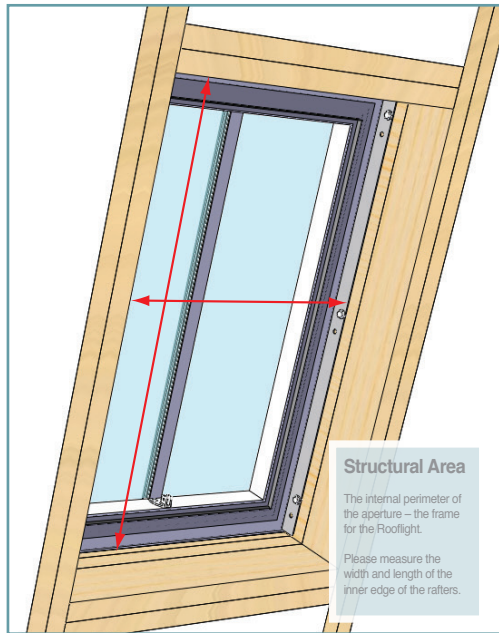

The Conservation Rooflight® On the Rafter Roof Window Sizes and Prices

Before selecting your size, carefully read the 'Installation Overview' PDF.

PLEASE NOTE: THE DIFFERENCE BETWEEN AN 'ON THE RAFTER' OR 'BETWEEN THE RAFTER' ROOF WINDOW IS IN THE INSTALLATION, NOT THE ROOFLIGHT SIZE, AND DEPENDS ON THE BUILD-UP OF YOUR ROOF.

Structural dimensions
(W) 412mm x (L) 520mm

Viewable dimensions
(W) 212mm x (L) 320mm
CR6 - £483

Structural dimensions
(W) 463mm x (L) 622mm

Viewable dimensions
(W) 263mm x (L) 422mm
CR7 - £499

Structural dimensions
(W) 565mm x (L) 725mm

Structural dimensions
(W) 717mm x (L) 1028mm

Viewable dimensions
(W) 517mm x (L) 828mm
CR9 - £646

Structural dimensions
(W) 717mm x (L) 1180mm

Viewable dimensions
(W) 517mm x (L) 980mm
CR10 - £698

Structural dimensions
(W) 717mm x (L) 1333mm

Viewable dimensions
(W) 517mm x (L) 1133mm
CR14/2 - £715

Structural dimensions
(W) 717mm x (L) 1635mm

Viewable dimensions
(W) 517mm x (L) 1435mm
CR15/2 - £835

Structural dimensions
(W) 1021mm x (L) 725mm